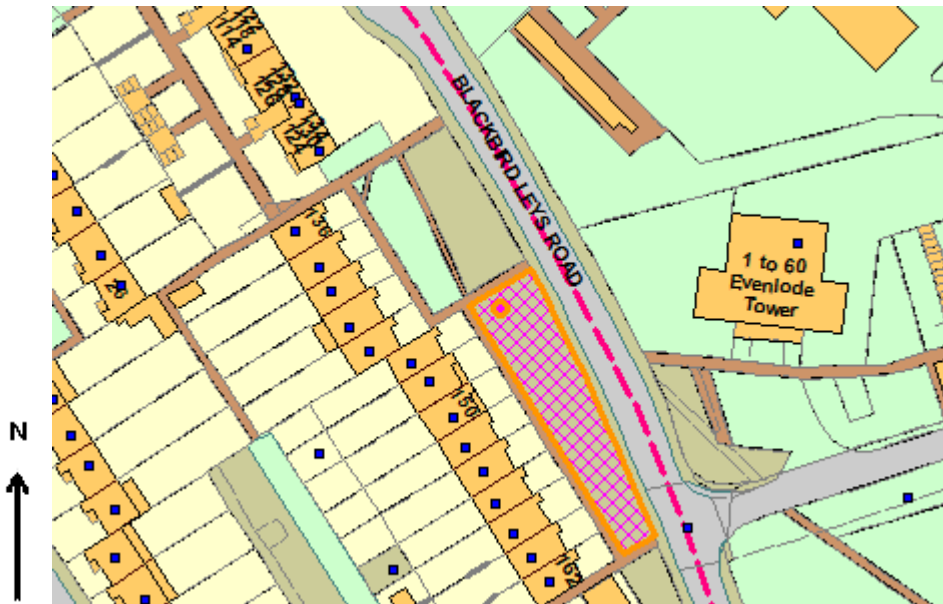

## 15/03430/CT3 - Land Fronting 136 To 162 Blackbird Leys Road

© Crown Copyright and database right 2011.  
Ordnance Survey 100019348

This page is intentionally left blank